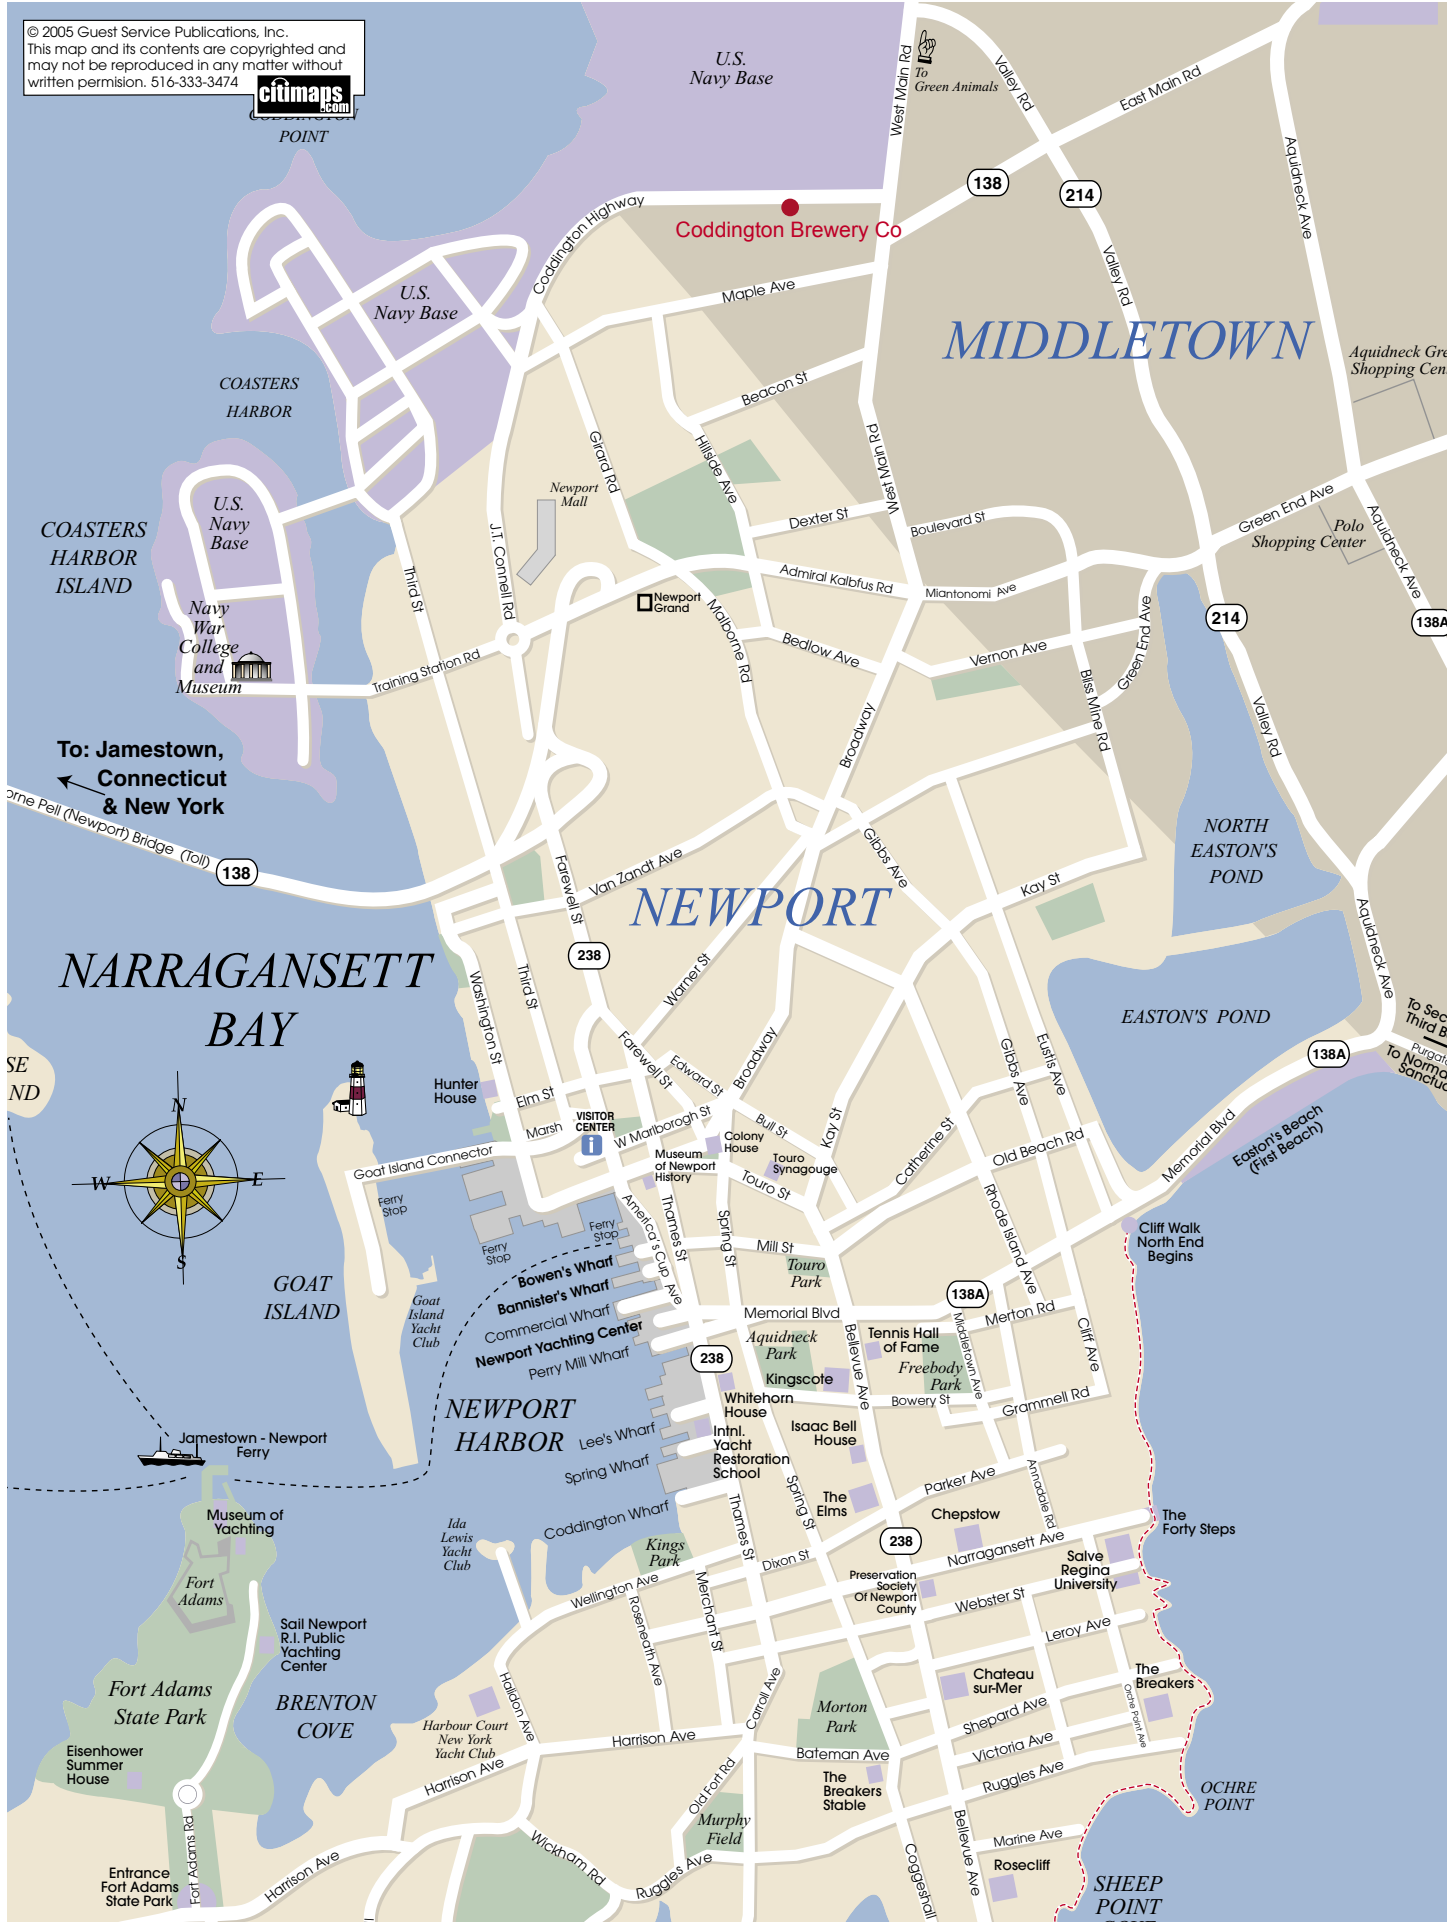

# NARRAGANSETT BAY

# MIDDLETOWN

Coddington Brewery Co

Navy War College and Museum

To: Jamestown, Connecticut & New York

Jamestown - Newport Ferry

Fort Adams State Park

BRENTON COVE

NORTH EASTON'S POND

EASTON'S POND

NEWPORT HARBOR

SHEEP POINT

OCHRE POINT

Entrance Fort Adams State Park

Sail Newport R.I. Public Yachting Center

Newport Yachting Center

Morton Park